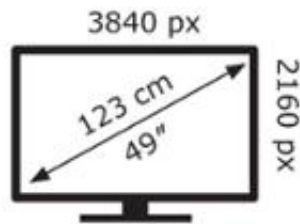

# ENERG

Panasonic

TX-49HX940E

**68** kWh/1000h

ABCDEF**G**

**121** kWh/1000h

2019/2013